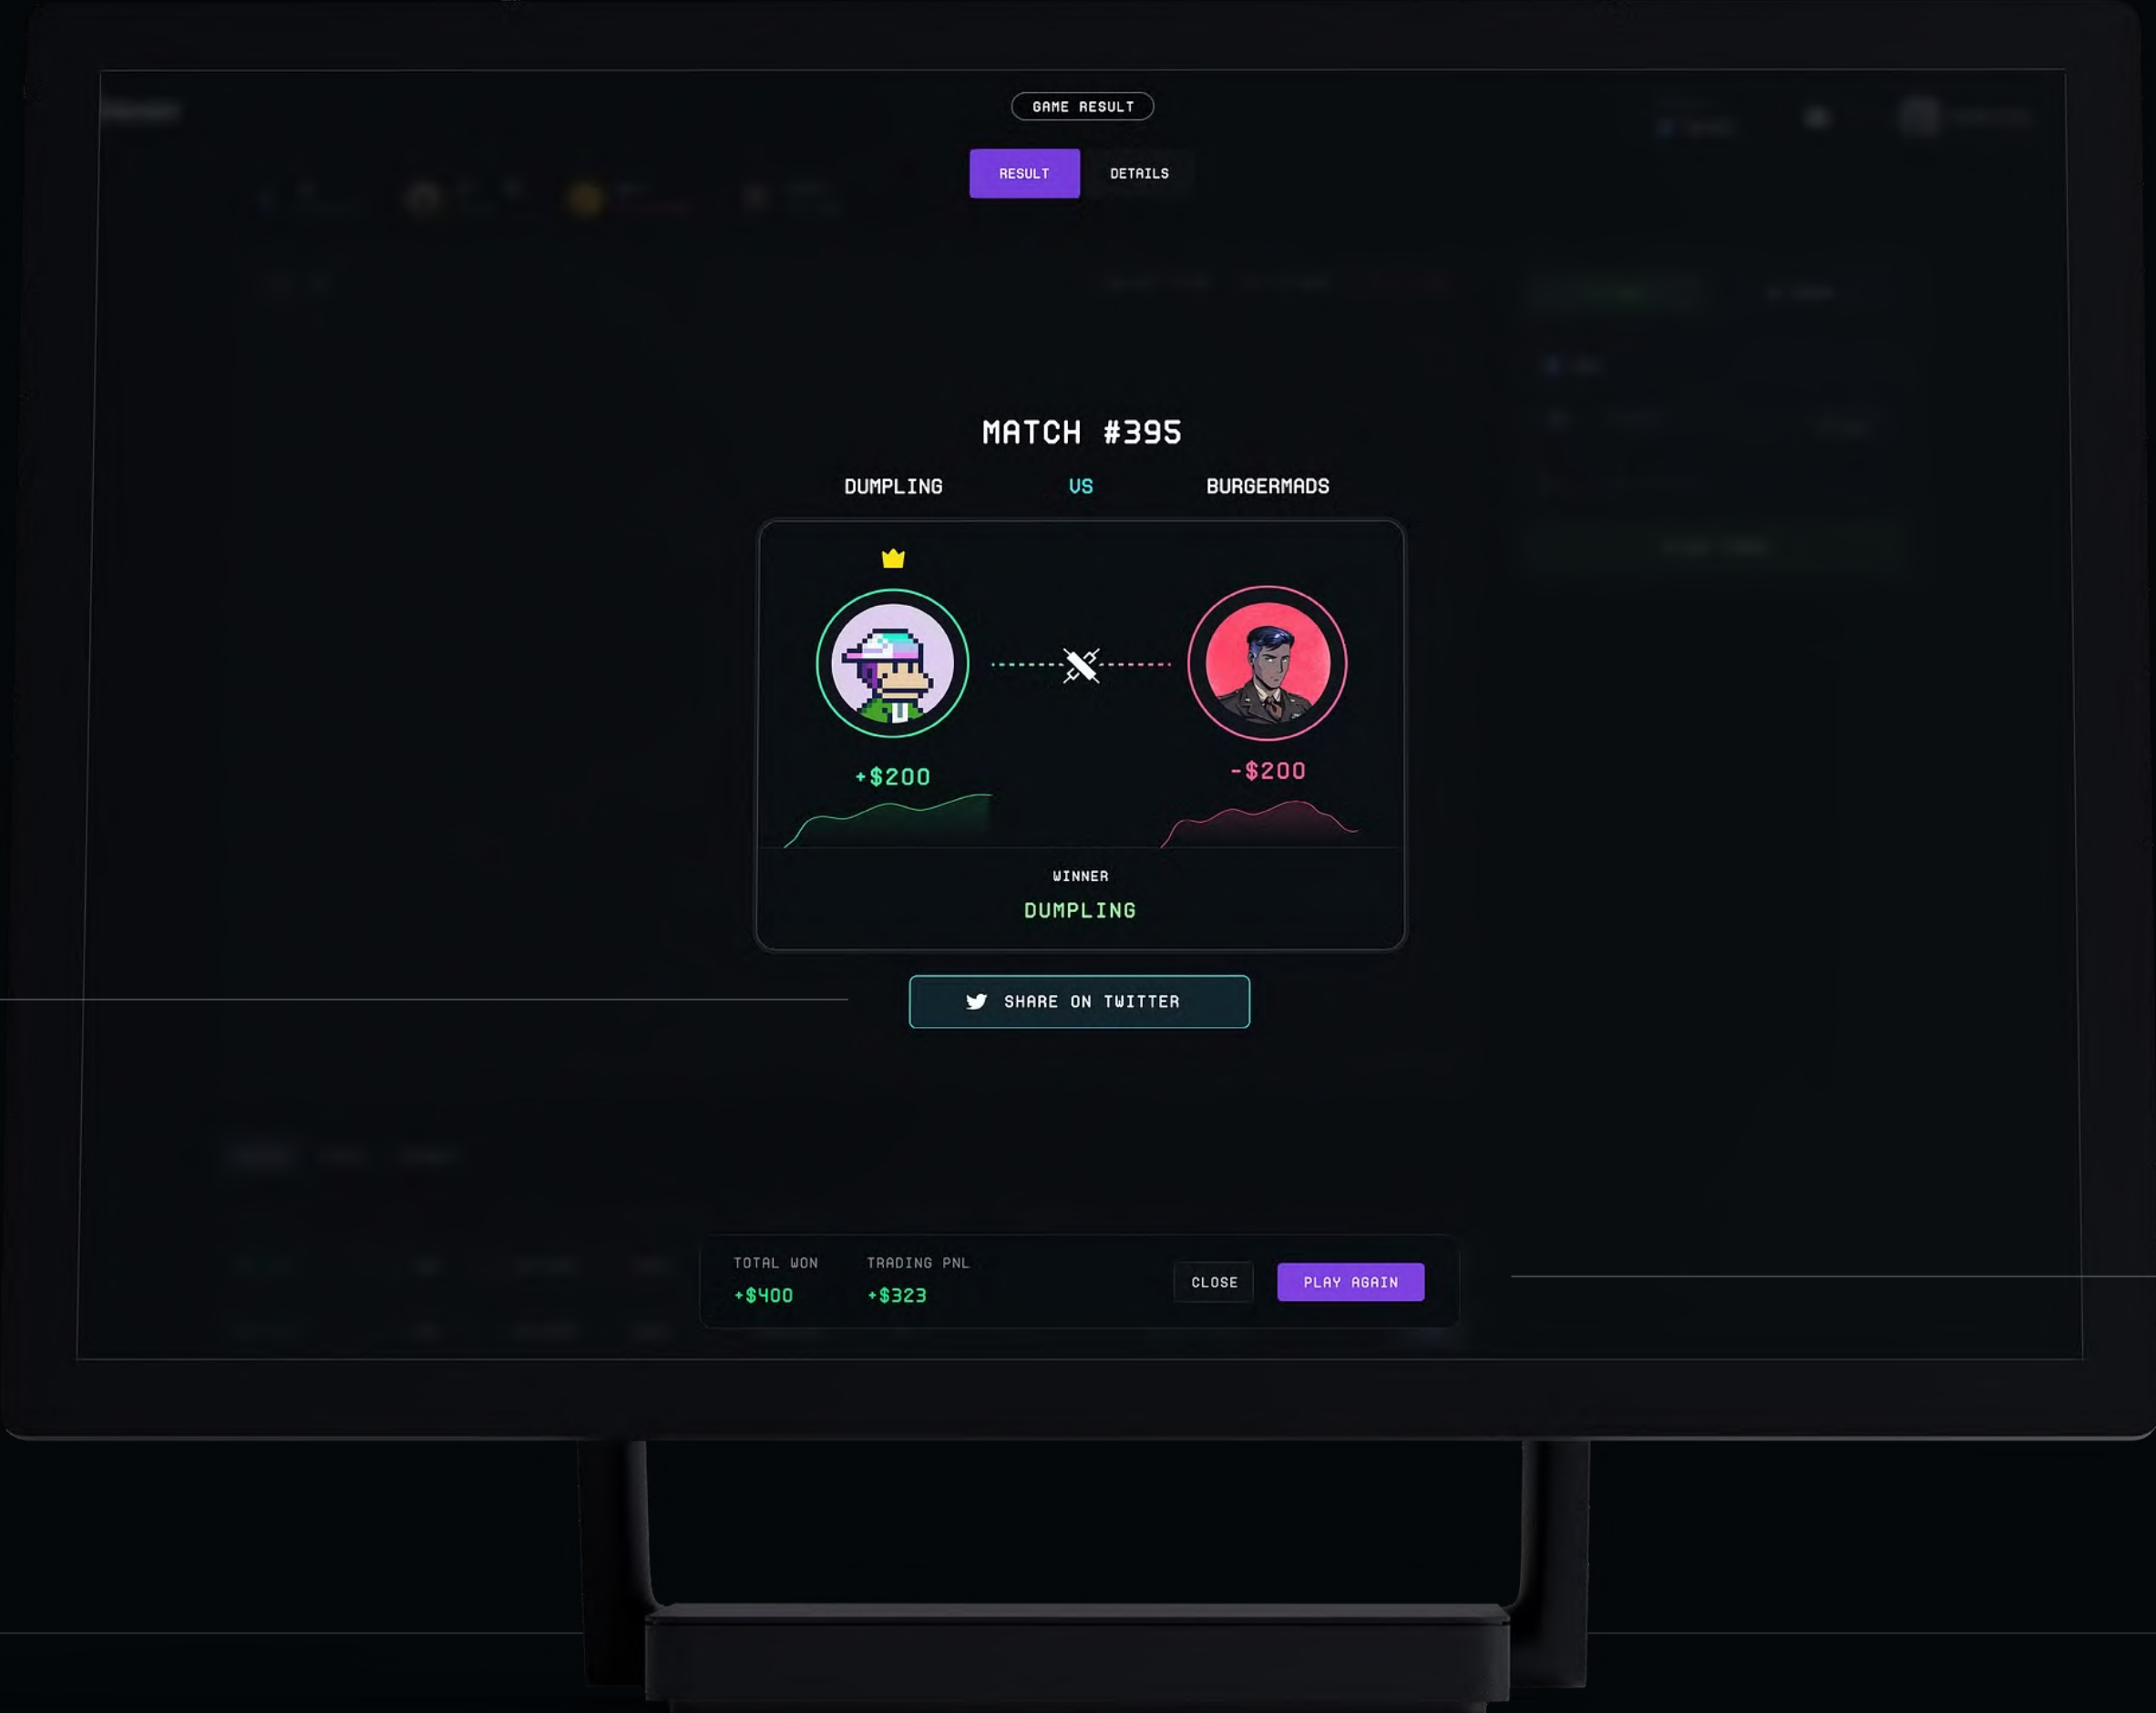

PLACE TRADE

ORDER WIDGET

YOUR TRADES

ACTIVE		CLOSED	OPPONENT					
TYPE	COIN	ENTRY	BET AMOUNT	BUST PRICE	MULTIPLIER	FUNDING / H	PNL	
\uparrow LONG	SOL	142.3232	\$100	140.3212	7X	--	\$145 / 30%	CLOSE
\uparrow LONG	SOL	142.3232						

Message gif

OVERVIEW **TRADE**

GAME #293 PROGRESS

TIME REMAINING 12H 13M 11S

MAX FLEX

PLAY AGAIN

EXPLORE DIFFERENT LEAGUES

FLEX YOUR TRADING PROWESS