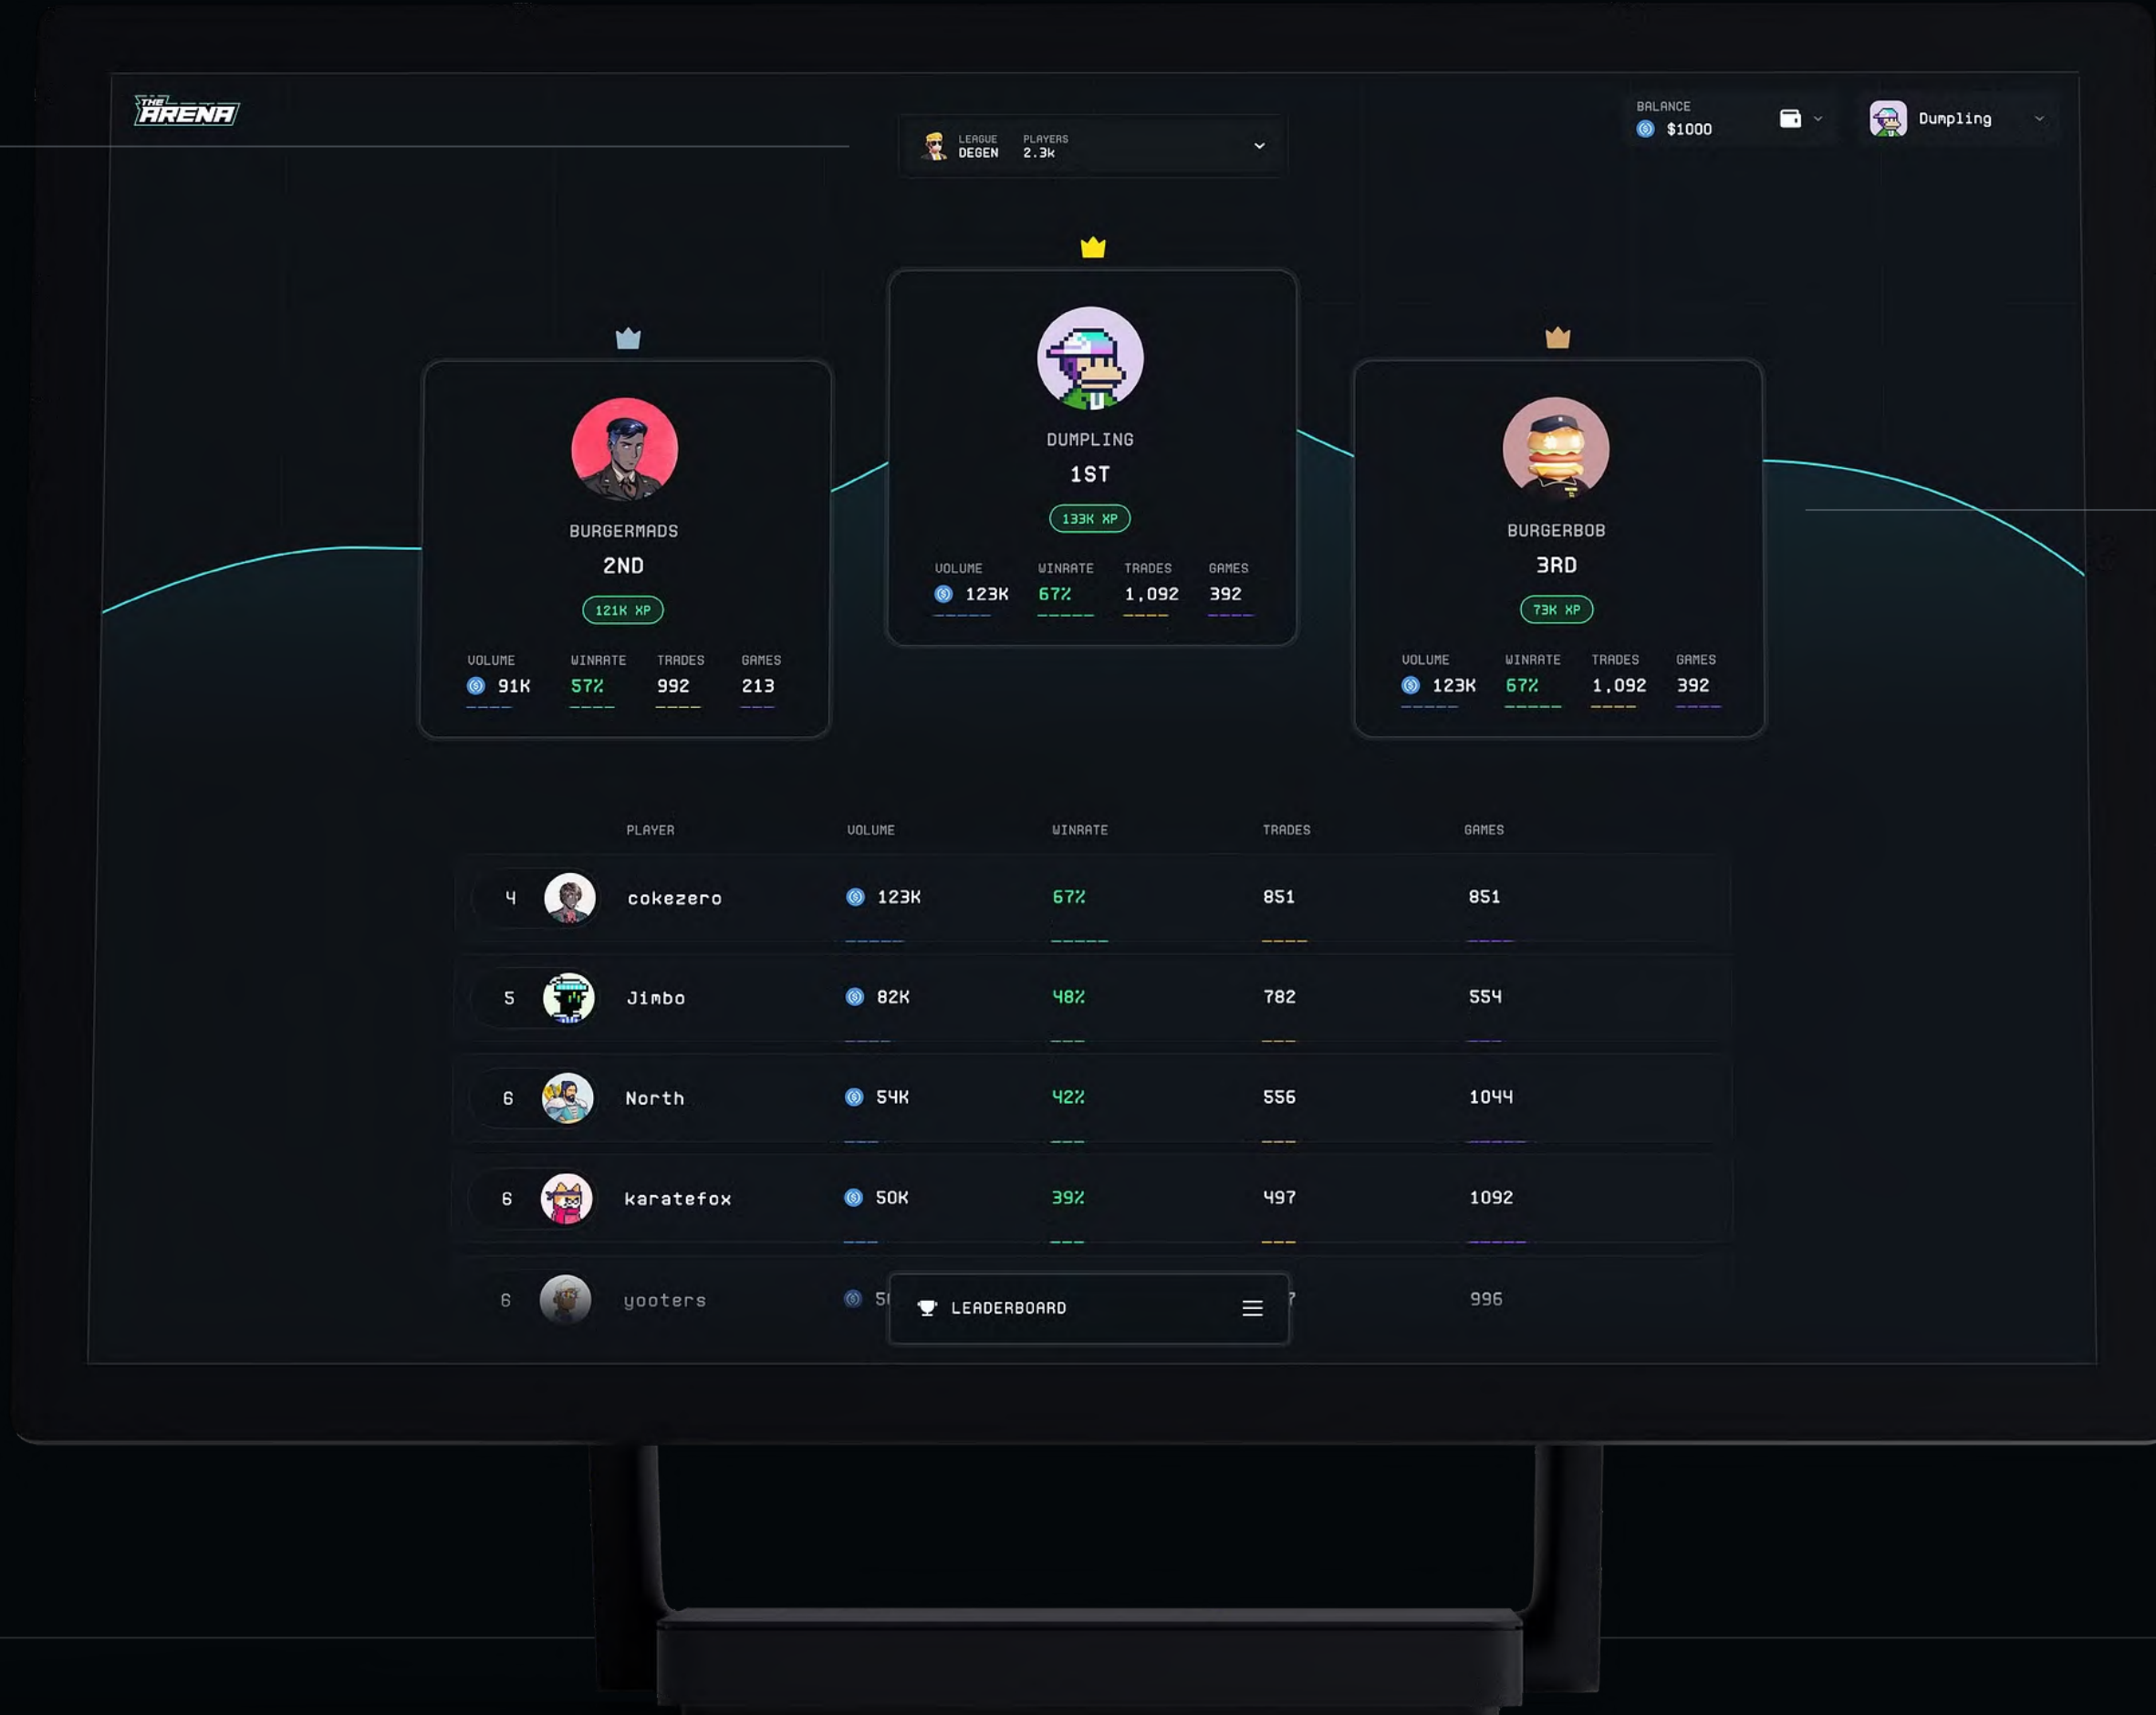

Message gif

OVERVIEW **TRADE**

GAME #293 PROGRESS

TIME REMAINING 12H 13M 11S

MAX FLEX

PLAY AGAIN

EXPLORE DIFFERENT LEAGUES

FLEX YOUR TRADING PROWESS